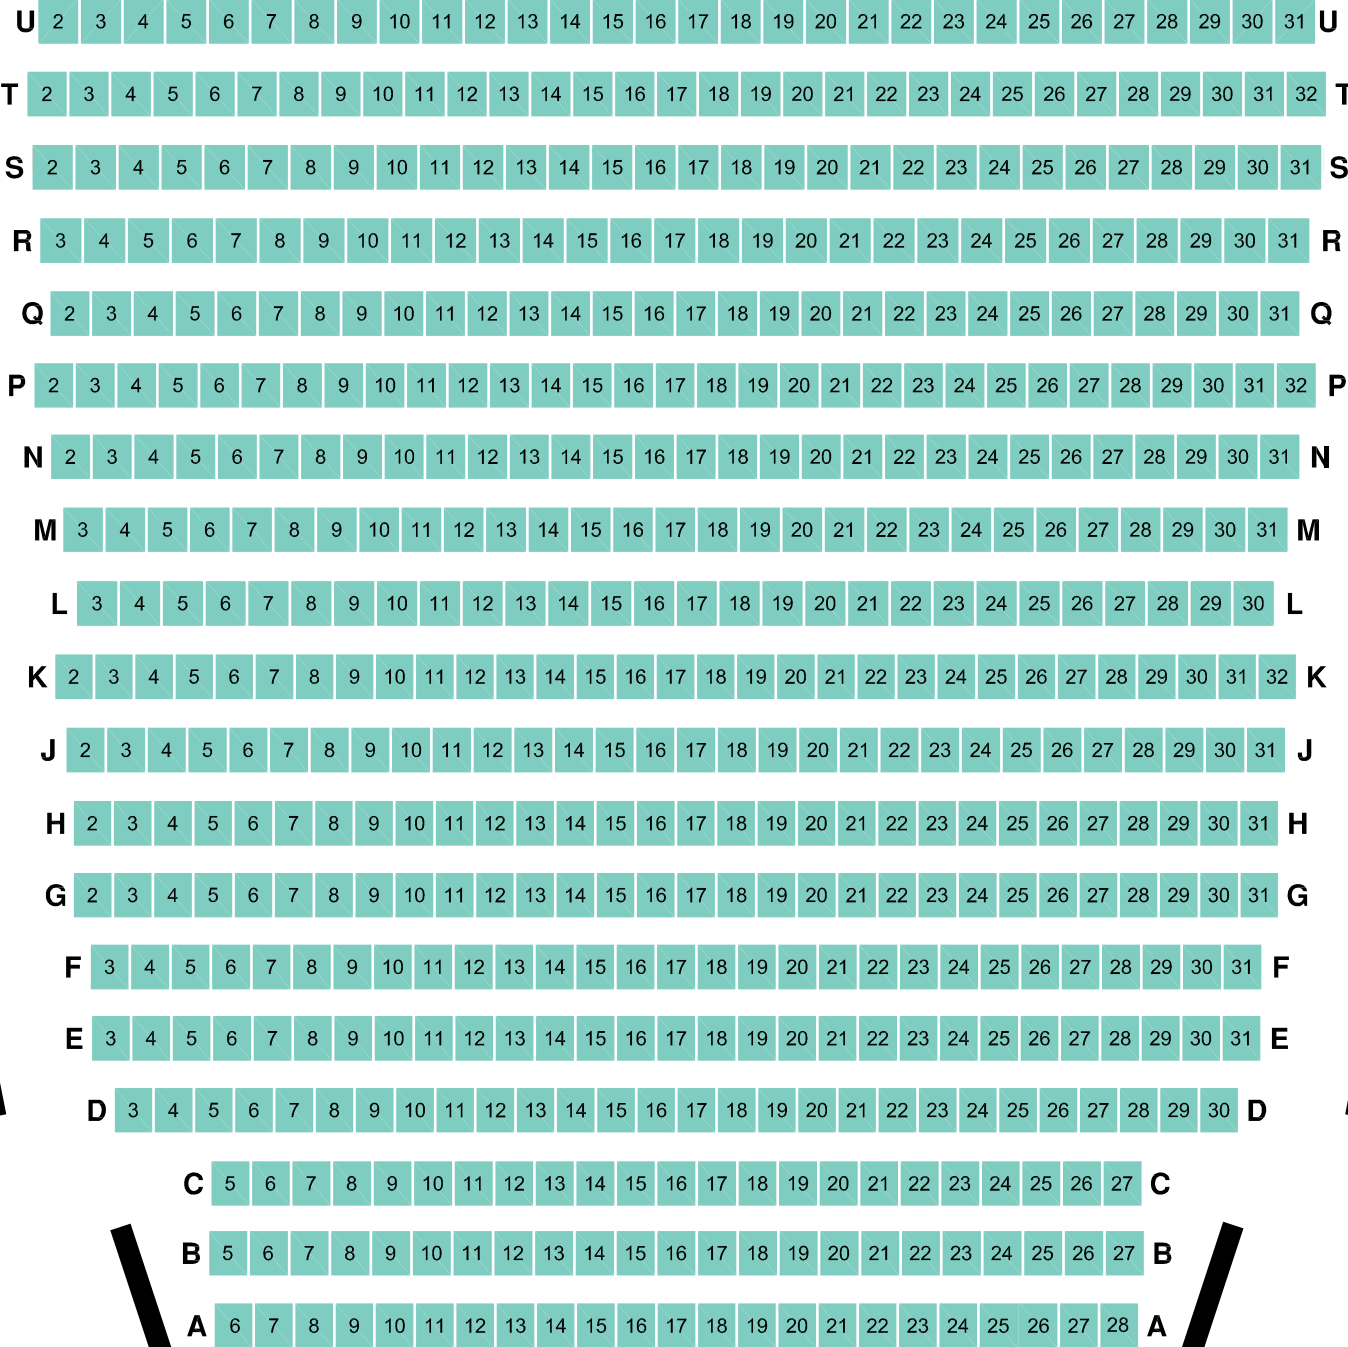

SYDNEY OPERA HOUSE DRAMA THEATRE

ENTRANCE

ENTRANCE

STAGE

Seating charts reflect the general layout for the venue at this time. For some events, the layout and specific seat locations may vary without notice.