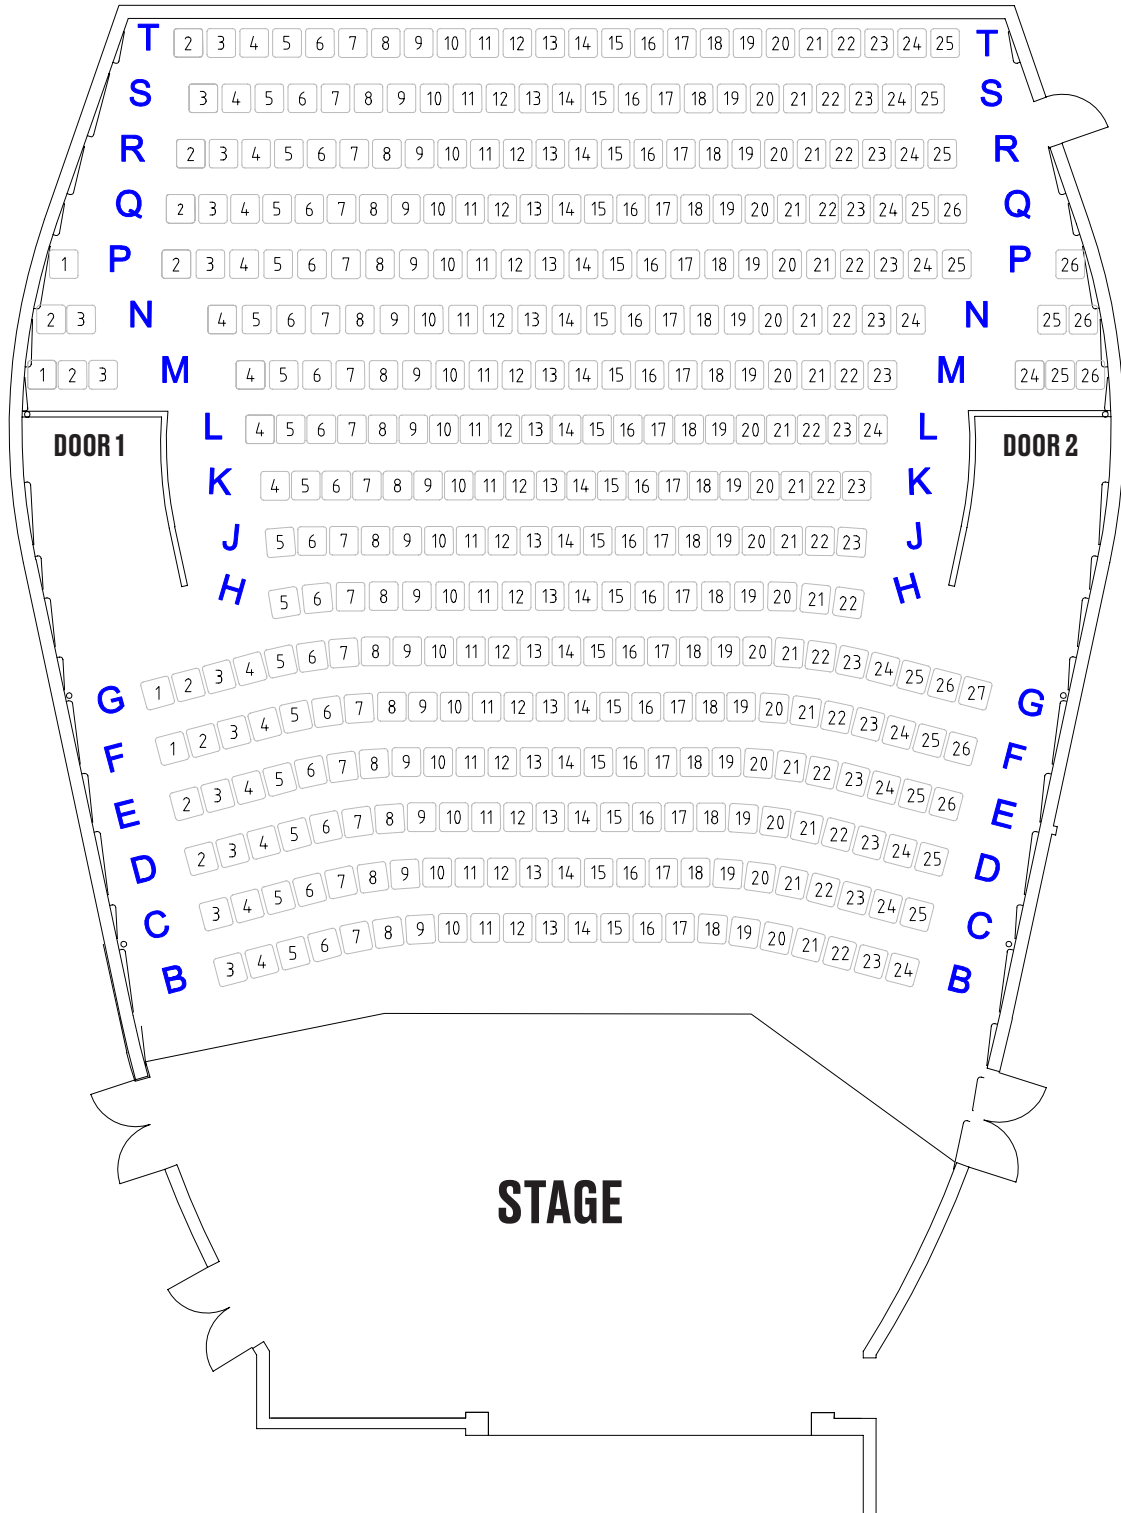

# Sydney Opera House Playhouse

Seating charts reflect the general layout for the venue. The layout and specific seat locations may vary without notice.