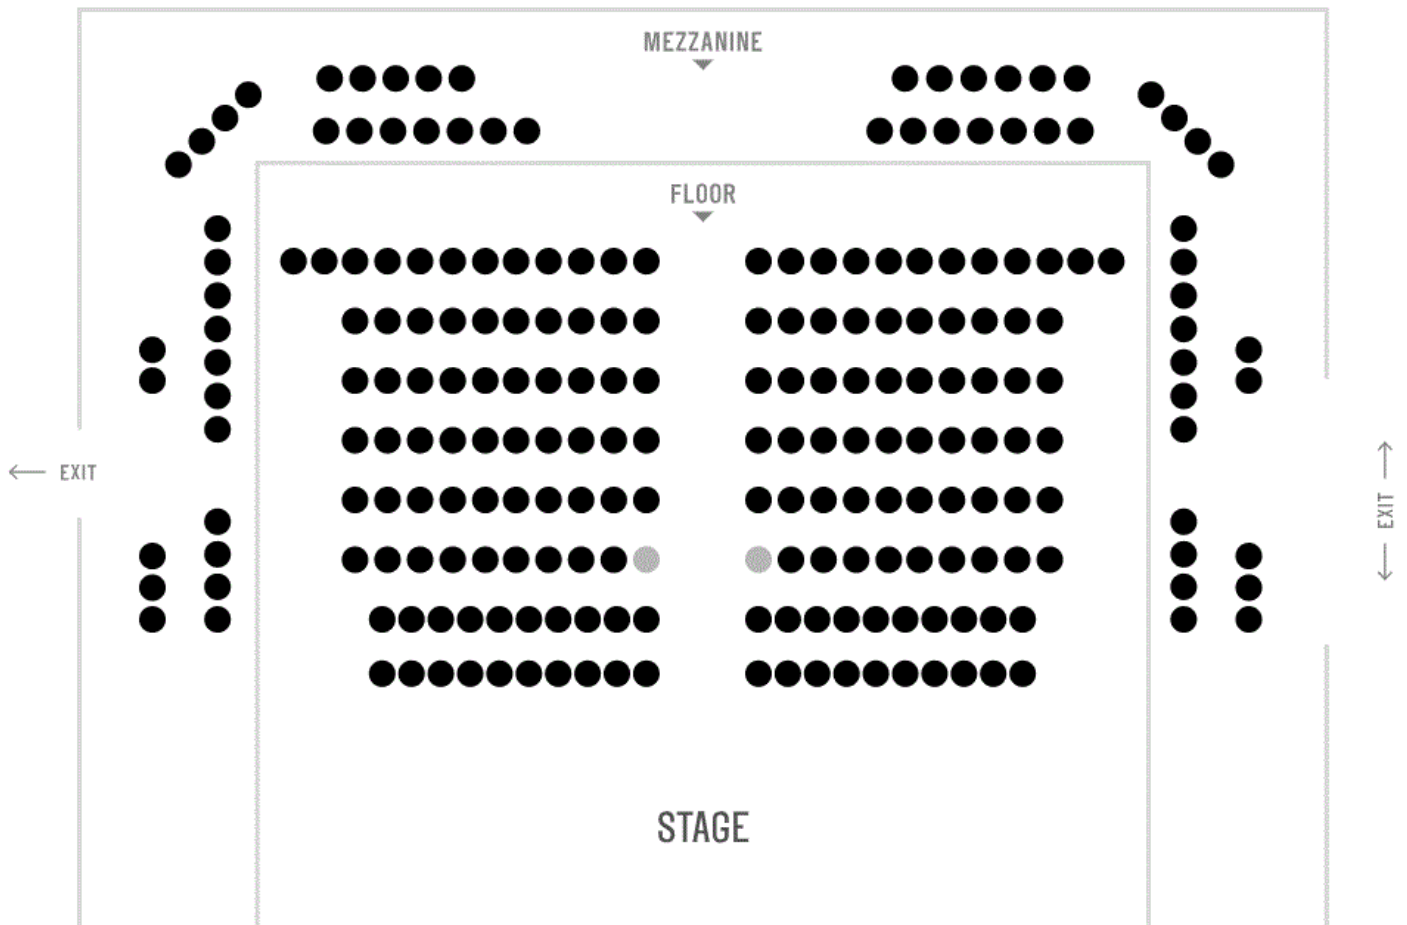

SYDNEY OPERA HOUSE THE STUDIO

Seating charts reflect the general layout for the venue at this time. The layout and specific seat locations may vary without notice.