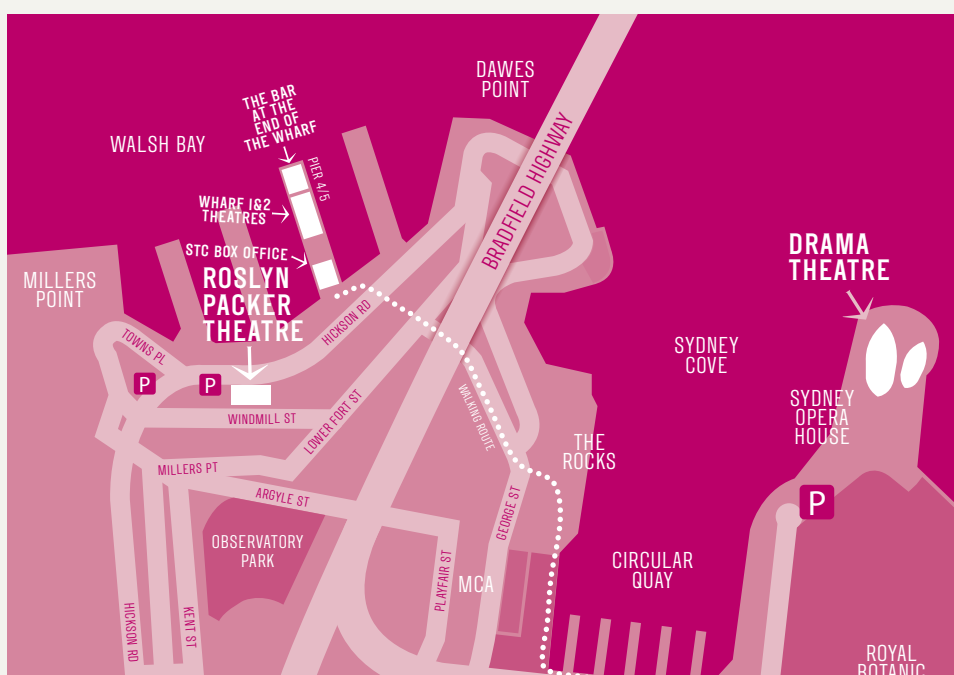

How to get here

Roslyn Packer Theatre Walsh Bay
22 Hickson Road Walsh Bay NSW 2000

Public transport

10-15 minute walk from Circular Quay train station, bus and ferry terminal and Wynyard train station.

Parking

- Hickson Road and surrounding area have metered street parking.
- Interpark Bond Store One, 26 Hickson Road Walsh Bay (next door to the theatre)

Taxis

Taxis regularly service Hickson Road and can collect and drop off right outside Roslyn Packer Theatre.

Getting to Roslyn Packer Theatre on foot

From the bus stops, ferry wharves or train station at Circular Quay, it's a 10-15 minute walk to Roslyn Packer Theatre.

More detailed information about how to get to Roslyn Packer Theatre Walsh Bay is provided to venue hirers and guests, and is available at roslynpackertheatre.com.au.