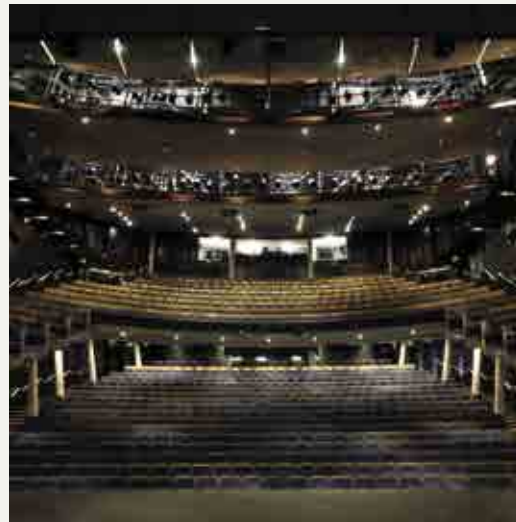

*Established in 2004, Roslyn Packer Theatre Walsh Bay is an ideal venue for events of all size and style.*

- **State of the art facilities**
- **Proscenium arch theatre and up to 896-seat auditorium**
- **Sprung-floor studio**
- **Outstanding technical capabilities**
- **Stylish, sweeping foyer and reception spaces**
- **Open air balcony**
- **Flexible multi-use spaces equipped for performances and functions**
- **Industrial style design with sandstone heritage walls, rustic brickwork and ironbark beams**
- **Rich local history and proximity to the stunning harbour**
- **Convenient city edge location between Circular Quay and Wynyard stations**

## Roslyn Packer Theatre Auditorium

Roslyn Packer Theatre is a purpose-built 896 seat proscenium arch theatre, designed for the presentation of high quality medium scale drama, dance and musical theatre. A truly dynamic venue, Roslyn Packer Theatre is a superb space for all forms of presentations and events.

Seating is arranged over two levels; sightlines throughout the auditorium are impressive, guaranteeing an unsurpassed experience for guests in both the stalls and the circle. Boasting the latest in theatre design and technology, including a state-of-the-art power flying system, movable proscenium and three-part forestage/ orchestra lift, a highly flexible stage environment can be created to suit any production requirement. Roslyn Packer Theatre is compatible with other major theatres around Australia matching key stage dimensions, service access and general standard of facilities making it an ideal theatre for touring productions or road shows.